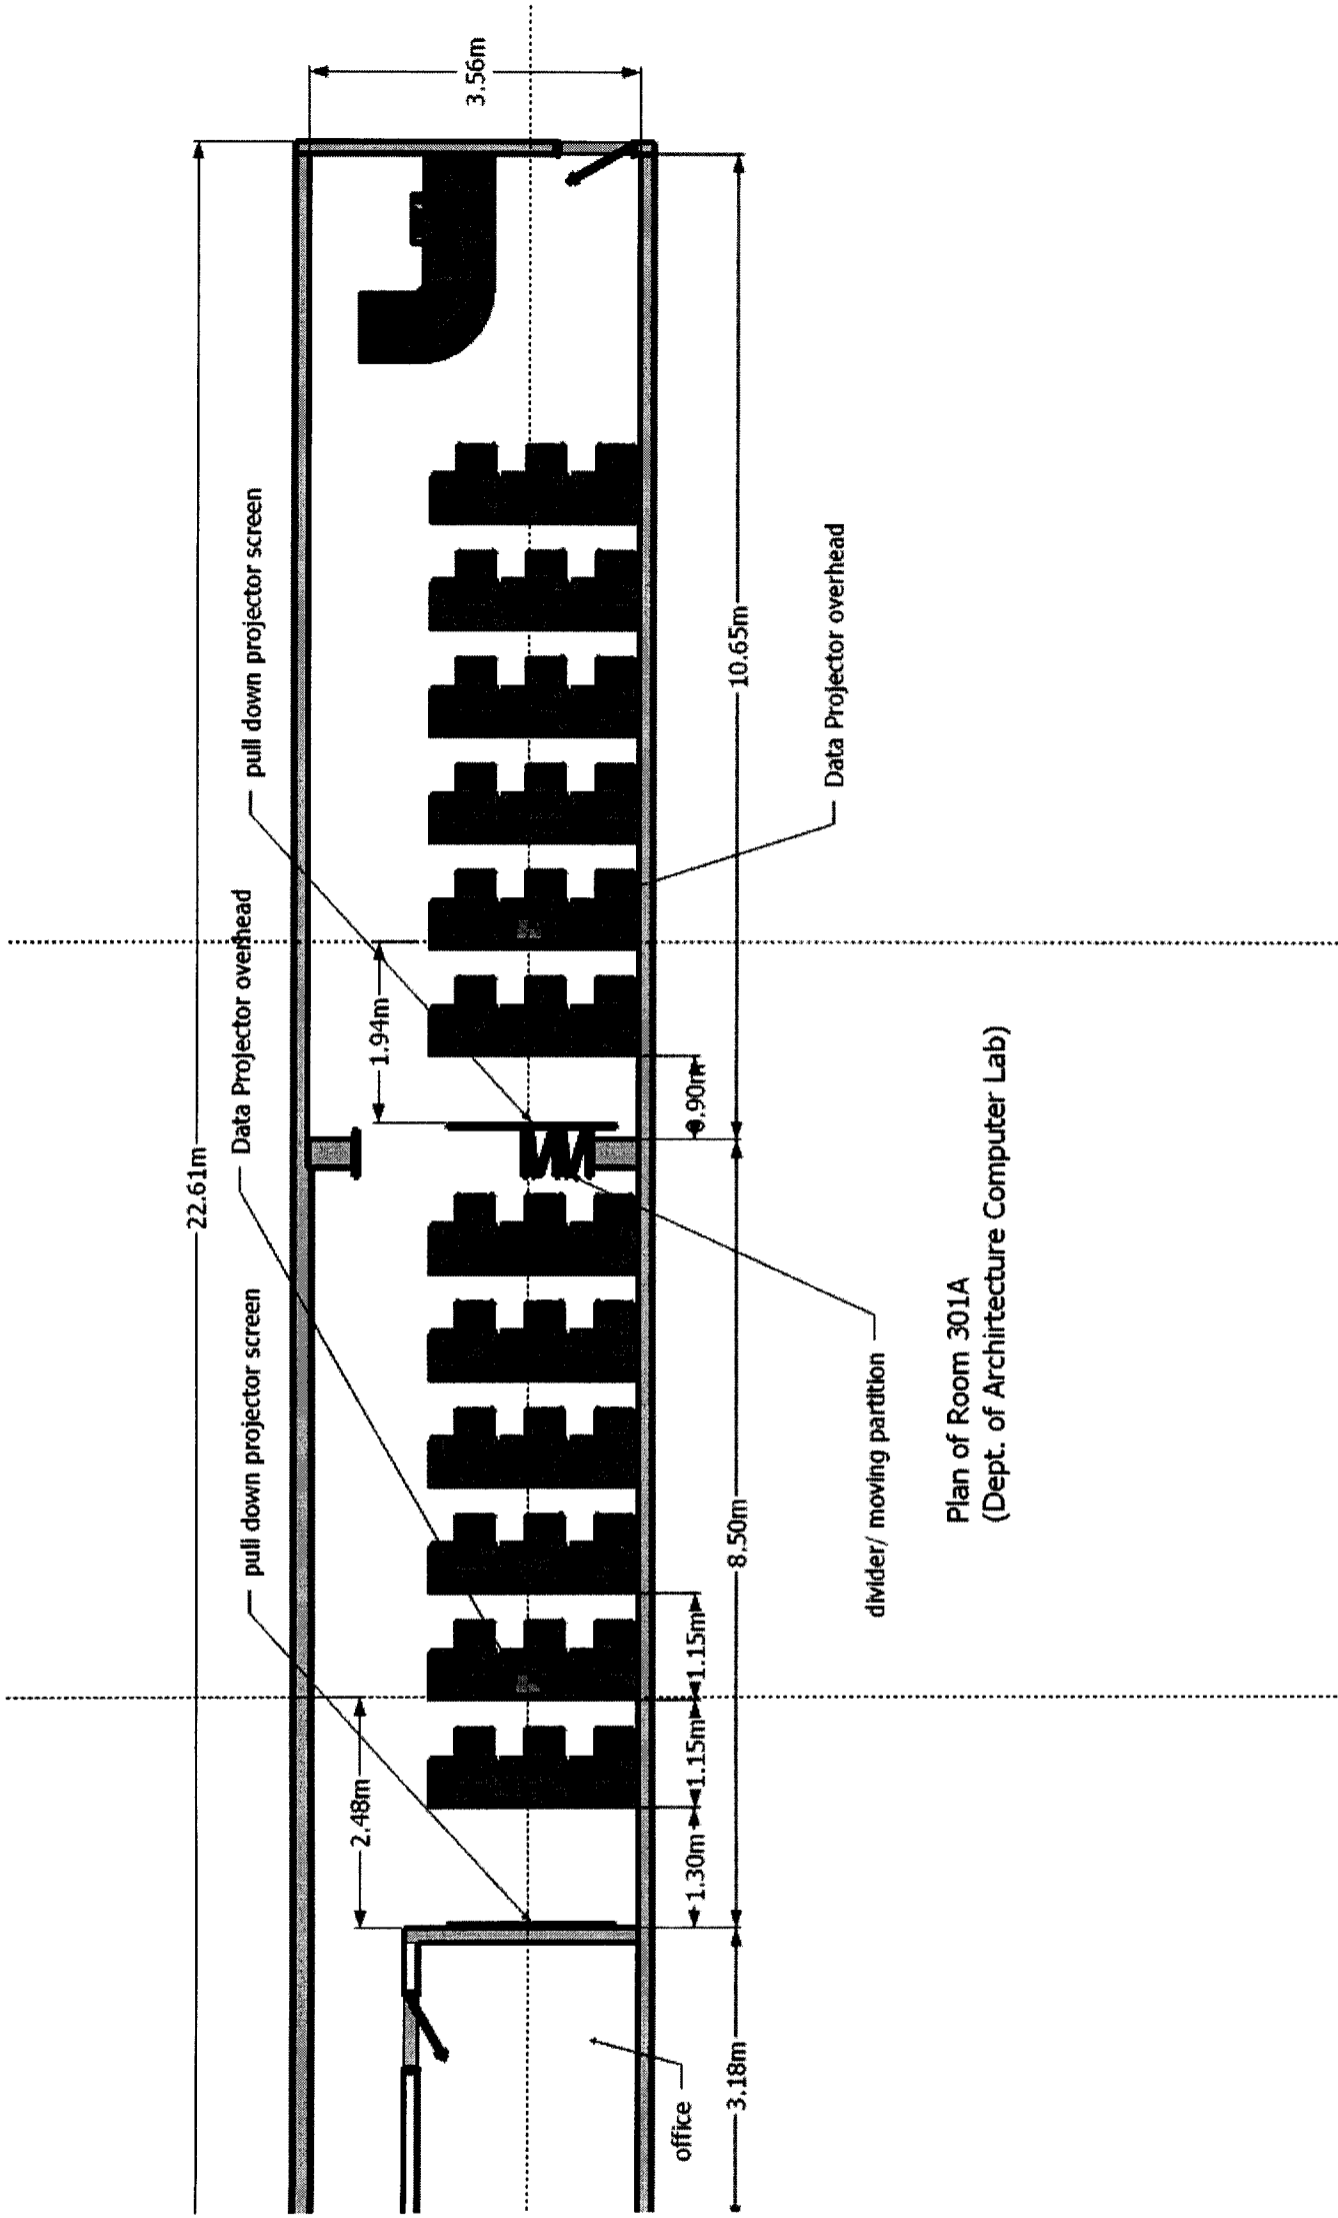

Proposed Design for the Dept. of Architecture Computer Laboratory Tables

Plan of Room 301A
 (Dept. of Architecture Computer Lab)

Above is just a sample of the computer table

Height: 35-45"

Width: 21-25"

Made of steel with divider for each laptop

Hinged storage compartment for power supplies

Removable dividers